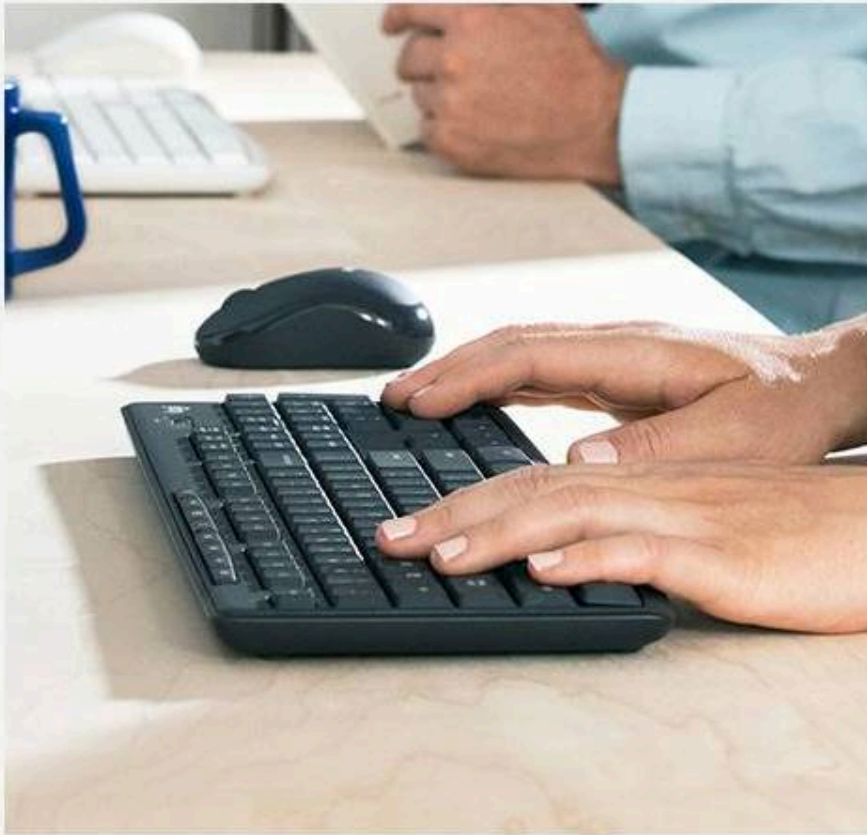

[features](#)

[specs and details](#)

MK295 SILENT WIRELESS COMBO

Full-size wireless combo

LESS NOISE, MORE FOCUS

Stay focused on your work and cut out distractions. Meet Logitech MK295 Silent Wireless Combo featuring SilentTouch— an exclusive Logitech technology that eliminates over 90% of keyboard and mouse noise. It's the same clicking and typing feel of the world's bestselling combo without disruptive clicking and typing sounds.

watch Videos 

WORK WITH LESS DISTRACTIONS

Our innovative SilentTouch technology removes over 90%¹Click and typing noise reduced by over 90% compared to Logitech MK270.

Left click and typing dBA level measured by an independent lab at 1 meter. of disruptive sounds for you and those around you—all while keeping the familiar typing and clicking feel of the world's bestselling combo²Based on independent sales data (in units) including all the models of the MK270 family for wireless combo aggregated from major markets: CA, CN, FR, DE, ID, KR, RU, SE, TW, TH, TR, UK, US (Apr'18 – Apr'19). Retail channel only.

silent
touch

FULL-SIZE COMFORT

The full-size keyboard provides all you need in the elegant and efficient design. 8 convenient shortcuts plus the full numpad simplify data entry and navigation.

COMFORTABLE AND COMPACT MOUSE

Contoured and portable shape. Smooth, precise clicking and pointing on most surfaces. Not to mention the impressive quietness made possible by SilentTouch.

LAG-FREE WIRELESS

Forget about drop-outs and lag thanks to a strong, reliable 2.4 GHz wireless connection with a 10 m range. Free up your desk with a USB receiver—so tiny, it can stay in your computer.